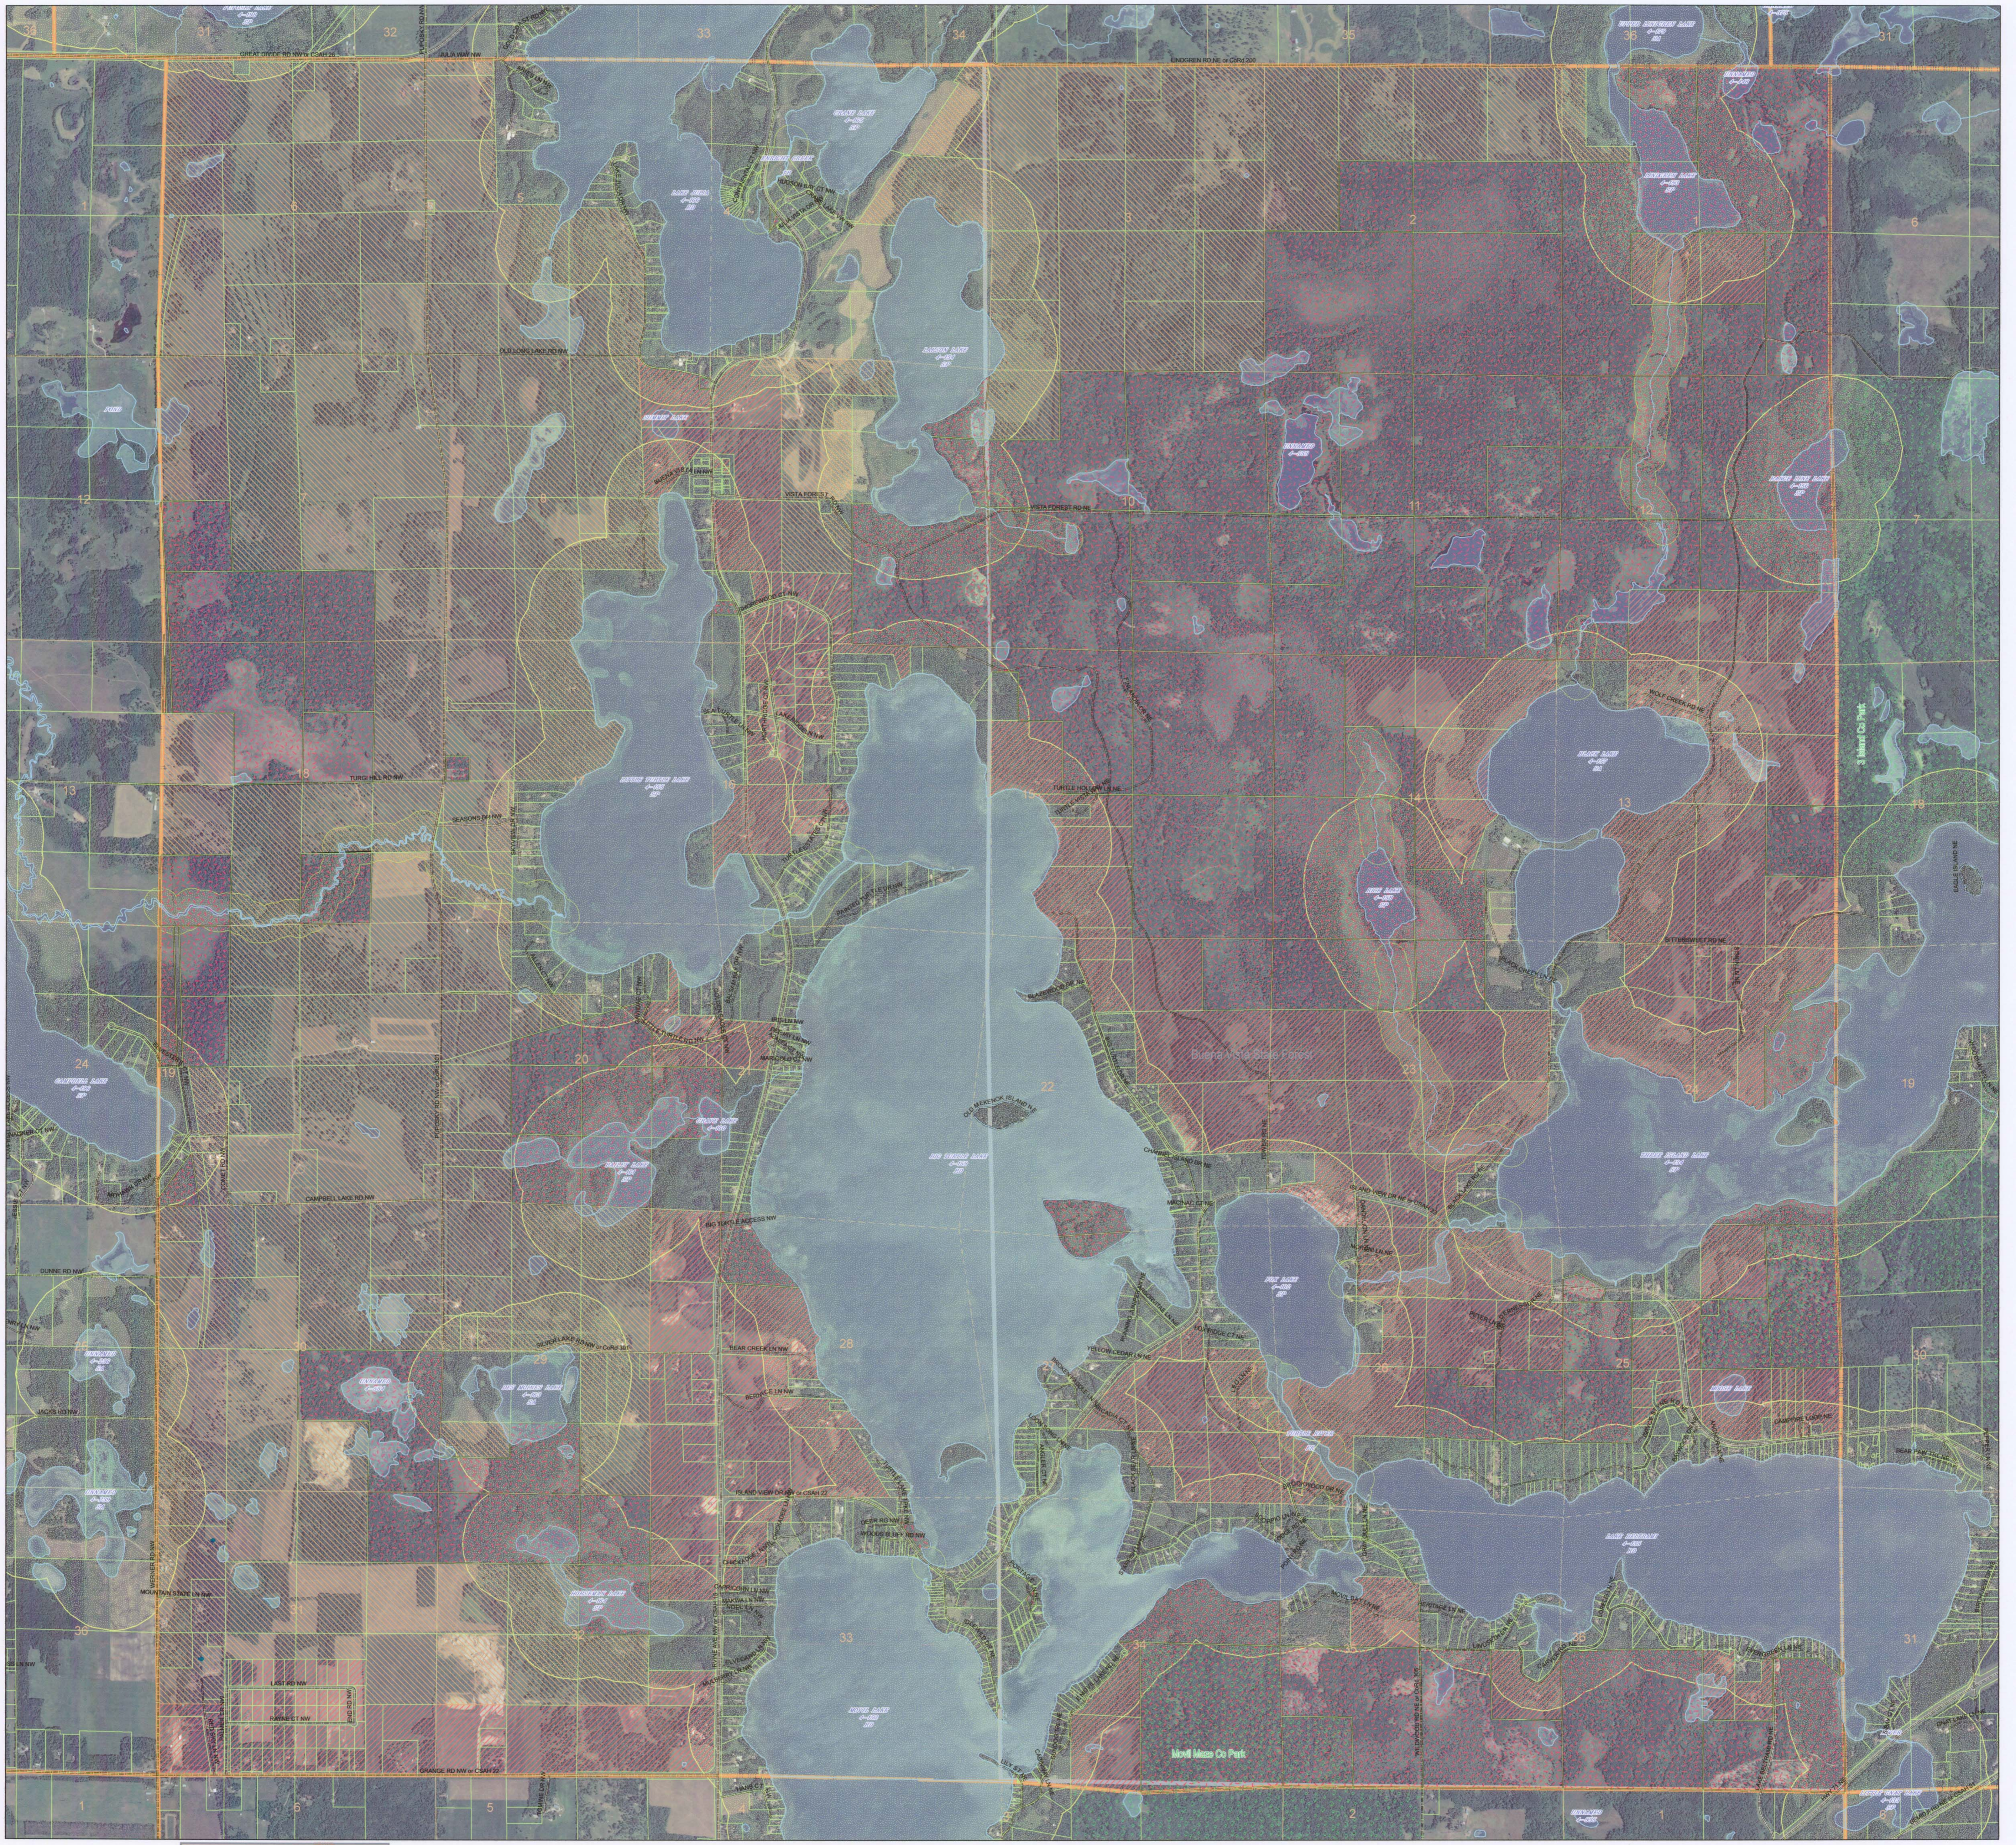

Turtle Lake Township T.148N.-R.33W. Beltrami County, Minnesota

January 2009
Beltrami County GIS/Mapping
Beltrami County Administration Building
701 Minnesota Ave NW Suite 219
Bemidji, MN 56601-3178
218-353-8457
www.co.beltrami.mn.us
nca

Lake	Water	Partially	Topography
Water	Shoreline	County	State View State Force
Water	County Parks	Lake Buffer 100ft	Lake Buffer 500ft
Public Land	Residential