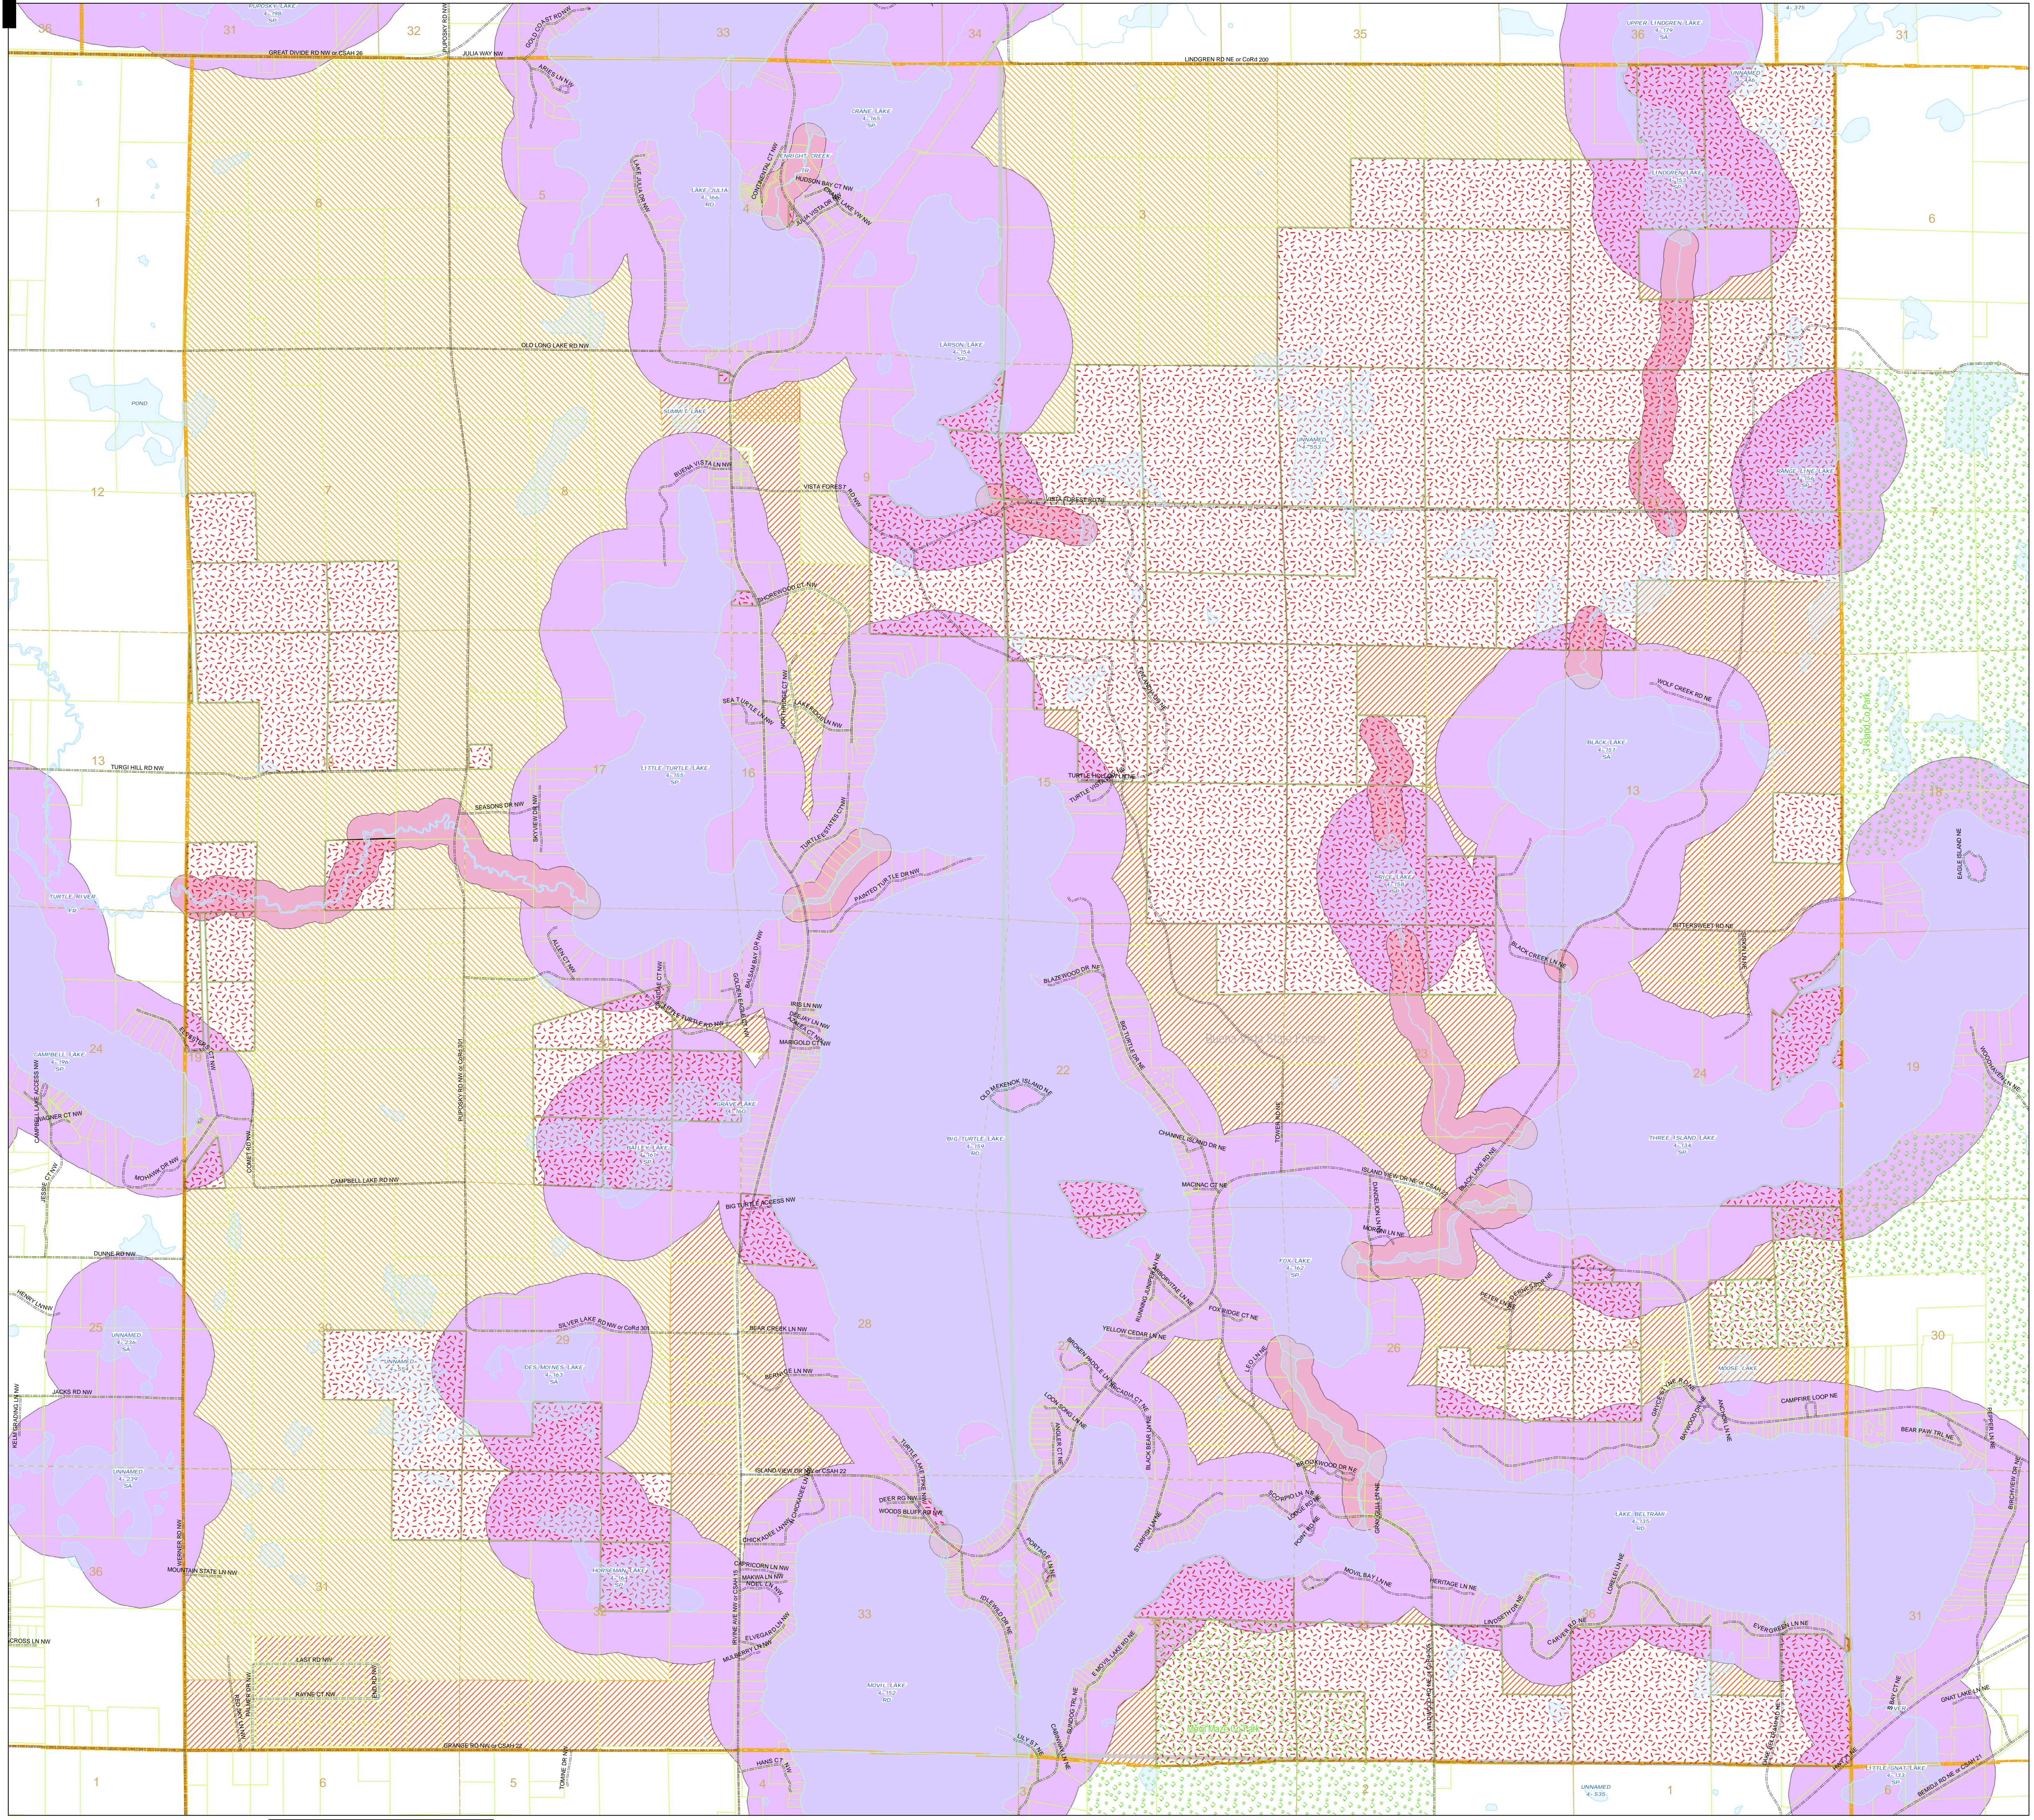

Turtle Lake Township T.148N.-R.33W. Beltrami County, Minnesota

January 2009
Beltrami County GIS/Mapping
Beltrami County Administration Building
701 Minnesota Ave NW Suite 219
Bemidji, MN 56601-3176
218-333-8457
www.co.beltrami.mn.us
P024

Legend	
	Roads
	Lake
	River
	Water
	Sections
	Parcels
	County Parks
	Public Land
	Townships
	Buena Vista State Forest
	River Buffer 300m
	Lake Buffer 1000m
	Agricultural
	Residential